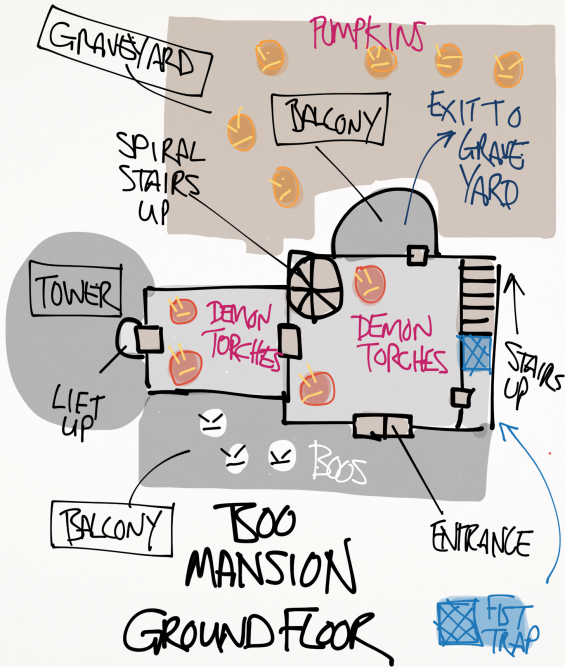

THE CHRONICLES OF THE LATTER DAYS OF YARTH

ISSUE
11

BOO MANSION

PEOPLE

Toad

An enterprising member of the fungal folk with a penchant for exploration whose bravery often deserts him when confronted by enemies.

THINGS

Stars

It's not clear what these large, glowing stars are for but Toad seems to think they're important.

BOO MANSION

BOO MANSION

BOO MANSION TOP FLOOR

<p>Boo Mansion Ground Floor, Attic, Tower, Top Floor</p>	<p>BOO MANSION ATTIC AND TOWER</p>
<p>BOO MANSION TOP FLOOR</p>	<p>BOO MANSION ATTIC AND TOWER</p>