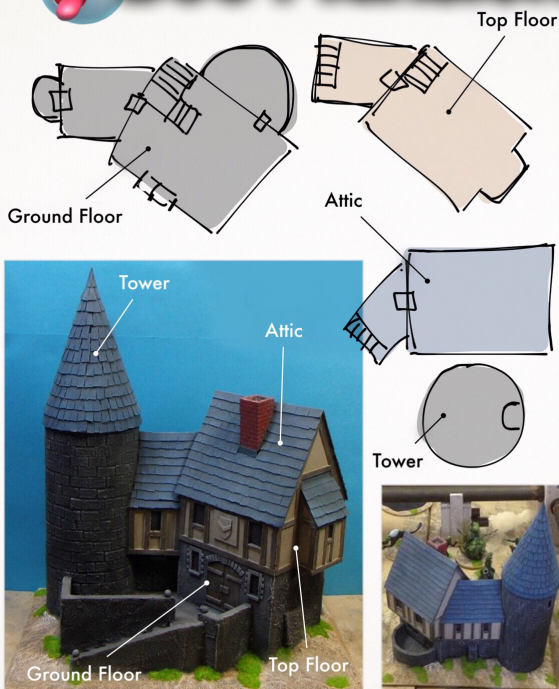

THE CHRONICLES OF THE LATTER DAYS OF YARTH

ISSUE
11

BOO MANSION

PEOPLE

Toad

An enterprising member of the fungal folk with a penchant for exploration whose bravery often deserts him when confronted by enemies.

THINGS

Stars

It's not clear what these large, glowing stars are for but Toad seems to think they're important.

BOO MANSION

BOO MANSION

BOO MANSION TOP FLOOR

<p>Boo Mansion Ground Floor, Attic, Tower, Top Floor</p>	<p>BOO MANSION ATTIC AND TOWER</p>
<p>BOO MANSION TOP FLOOR</p>	<p>BOO MANSION ATTIC AND TOWER</p>