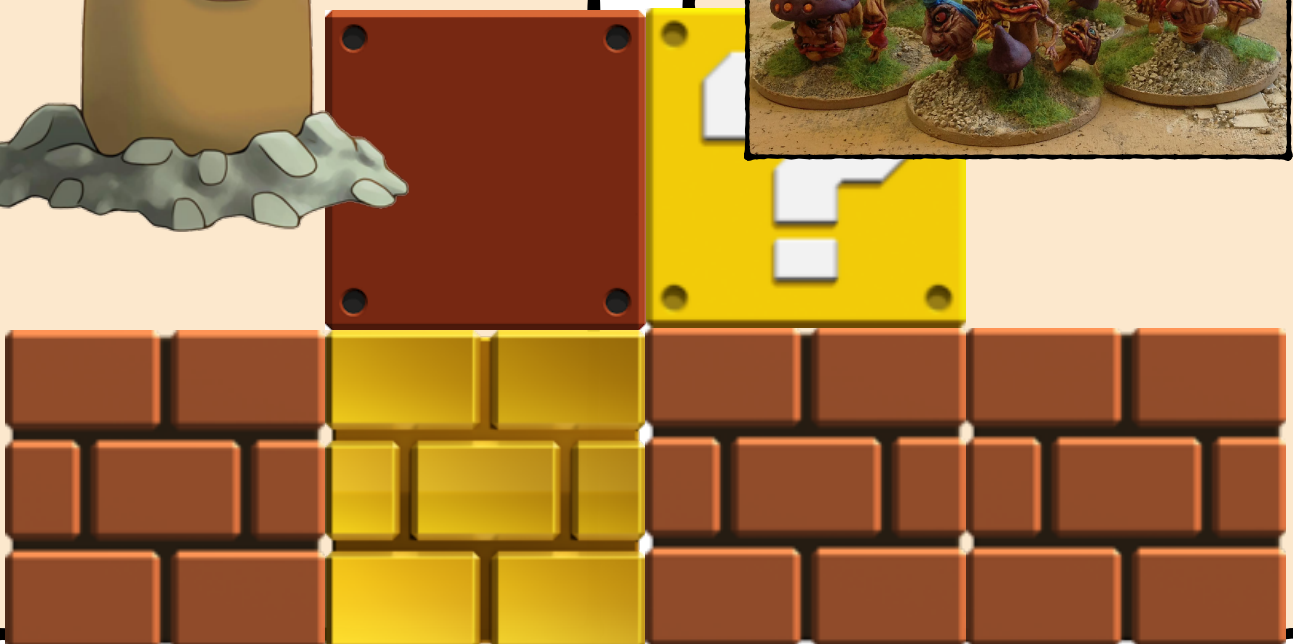

### **Toad Town**

A village of small houses. There is a castle on the hill where Princess Persikka used to live but she has been kidnapped. The castle is locked Toad has the key but he's missing too.

Toad Town is home to a race of harmless mushroom people, the Fungal Folk, who refer to themselves as 'toads'. The toads are very confused and frightened. They seemed to rely on their princess to supply all their needs. Food is running out and enemies are encroaching.

Evil mushrooms, or chestnut people as they're sometimes referred to, the Goombas are attacking the village, killing and kidnapping toads and stealing the dwindling resources.

# THINGS

## Diglets

Living all over the Mushroom Kingdom these burrowing creatures are a mine of useful information.